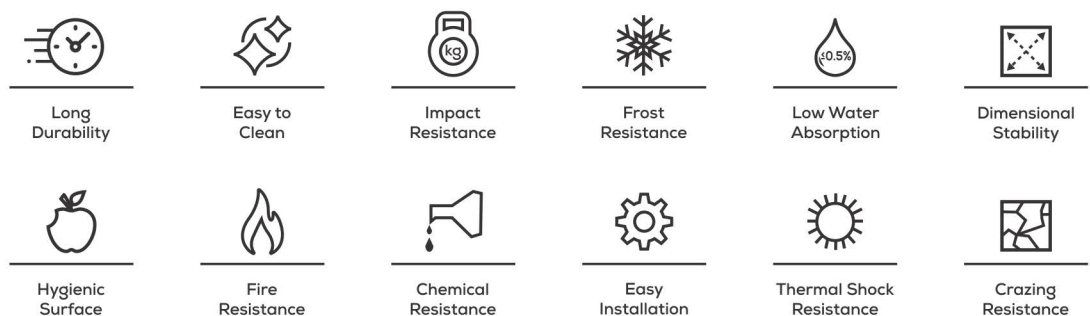

Technical specification