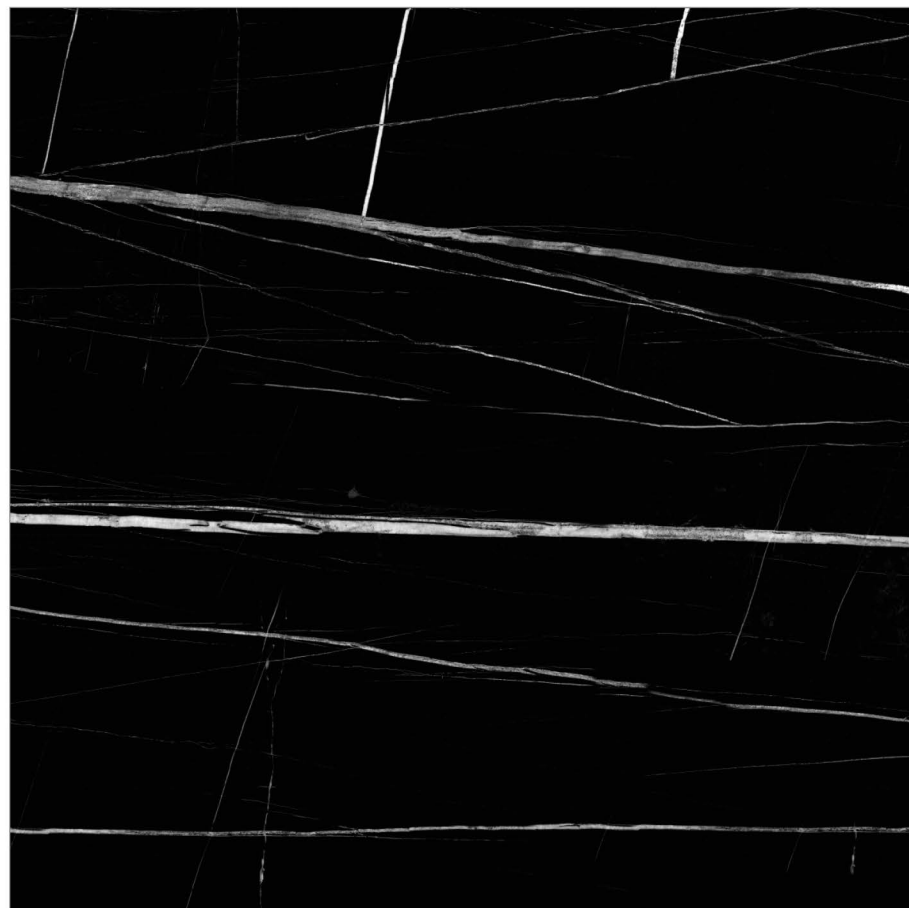

Super High
Gloss Finish

06
Random